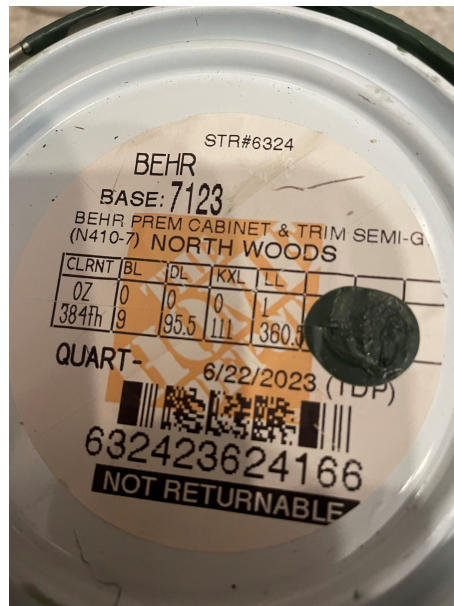

Color Match to Dark Green Door